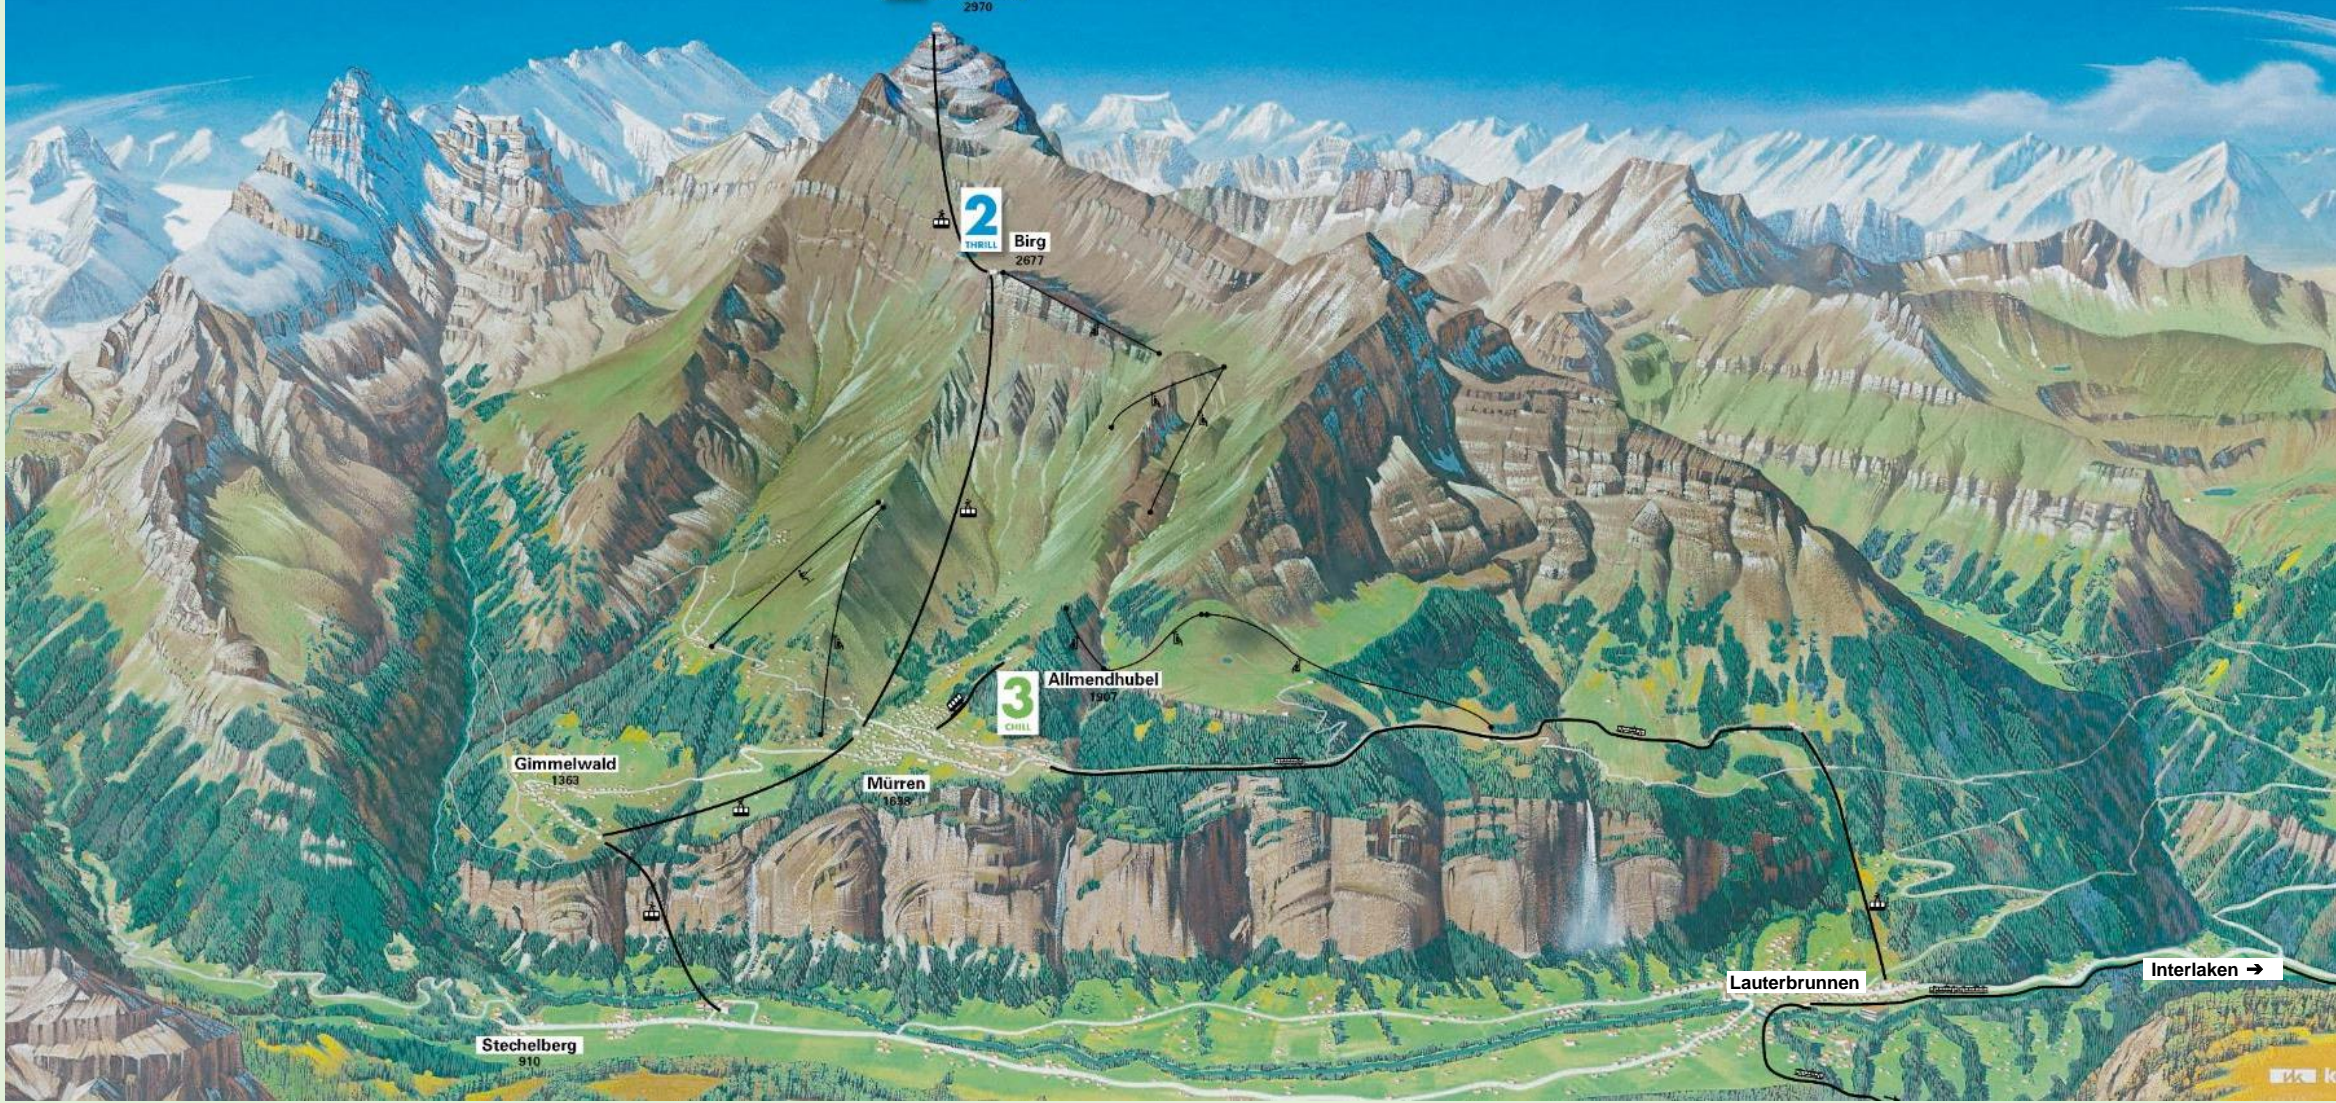

Swiss Skyline

Eiger.Mönch.Jungfrau

Schilthorn
Piz Gloria

Swiss Skyline

Eiger . Mönch . Jungfrau

Schilthorn
Piz Gloria

Swiss Skyline

Eiger . Mönch . Jungfrau

Schilthorn
Piz Gloria

1
VIEW
Schilthorn
Piz Gloria
2970

2
THRILL
Birg
2677

3
CHILL
Allmendhubel
1907

Gimmelwald
1363

Mürren
1638

Stechelberg
910

Lauterbrunnen

Interlaken →

Swiss Skyline

Eiger . Mönch . Jungfrau

Schilthorn
Piz Gloria

J.R.R. Tolkien found his inspiration for the landscapes in "Lord of the Rings" here.

Lauterbrunnen valley

Swiss Skyline

Eiger · Mönch · Jungfrau

Schilthorn
Piz Gloria

Lauterbrunnen valley

Swiss Skyline

Eiger . Mönch . Jungfrau

Schilthorn
Piz Gloria

Trümmelbachfälle

Swiss Skyline

Eiger . Mönch . Jungfrau