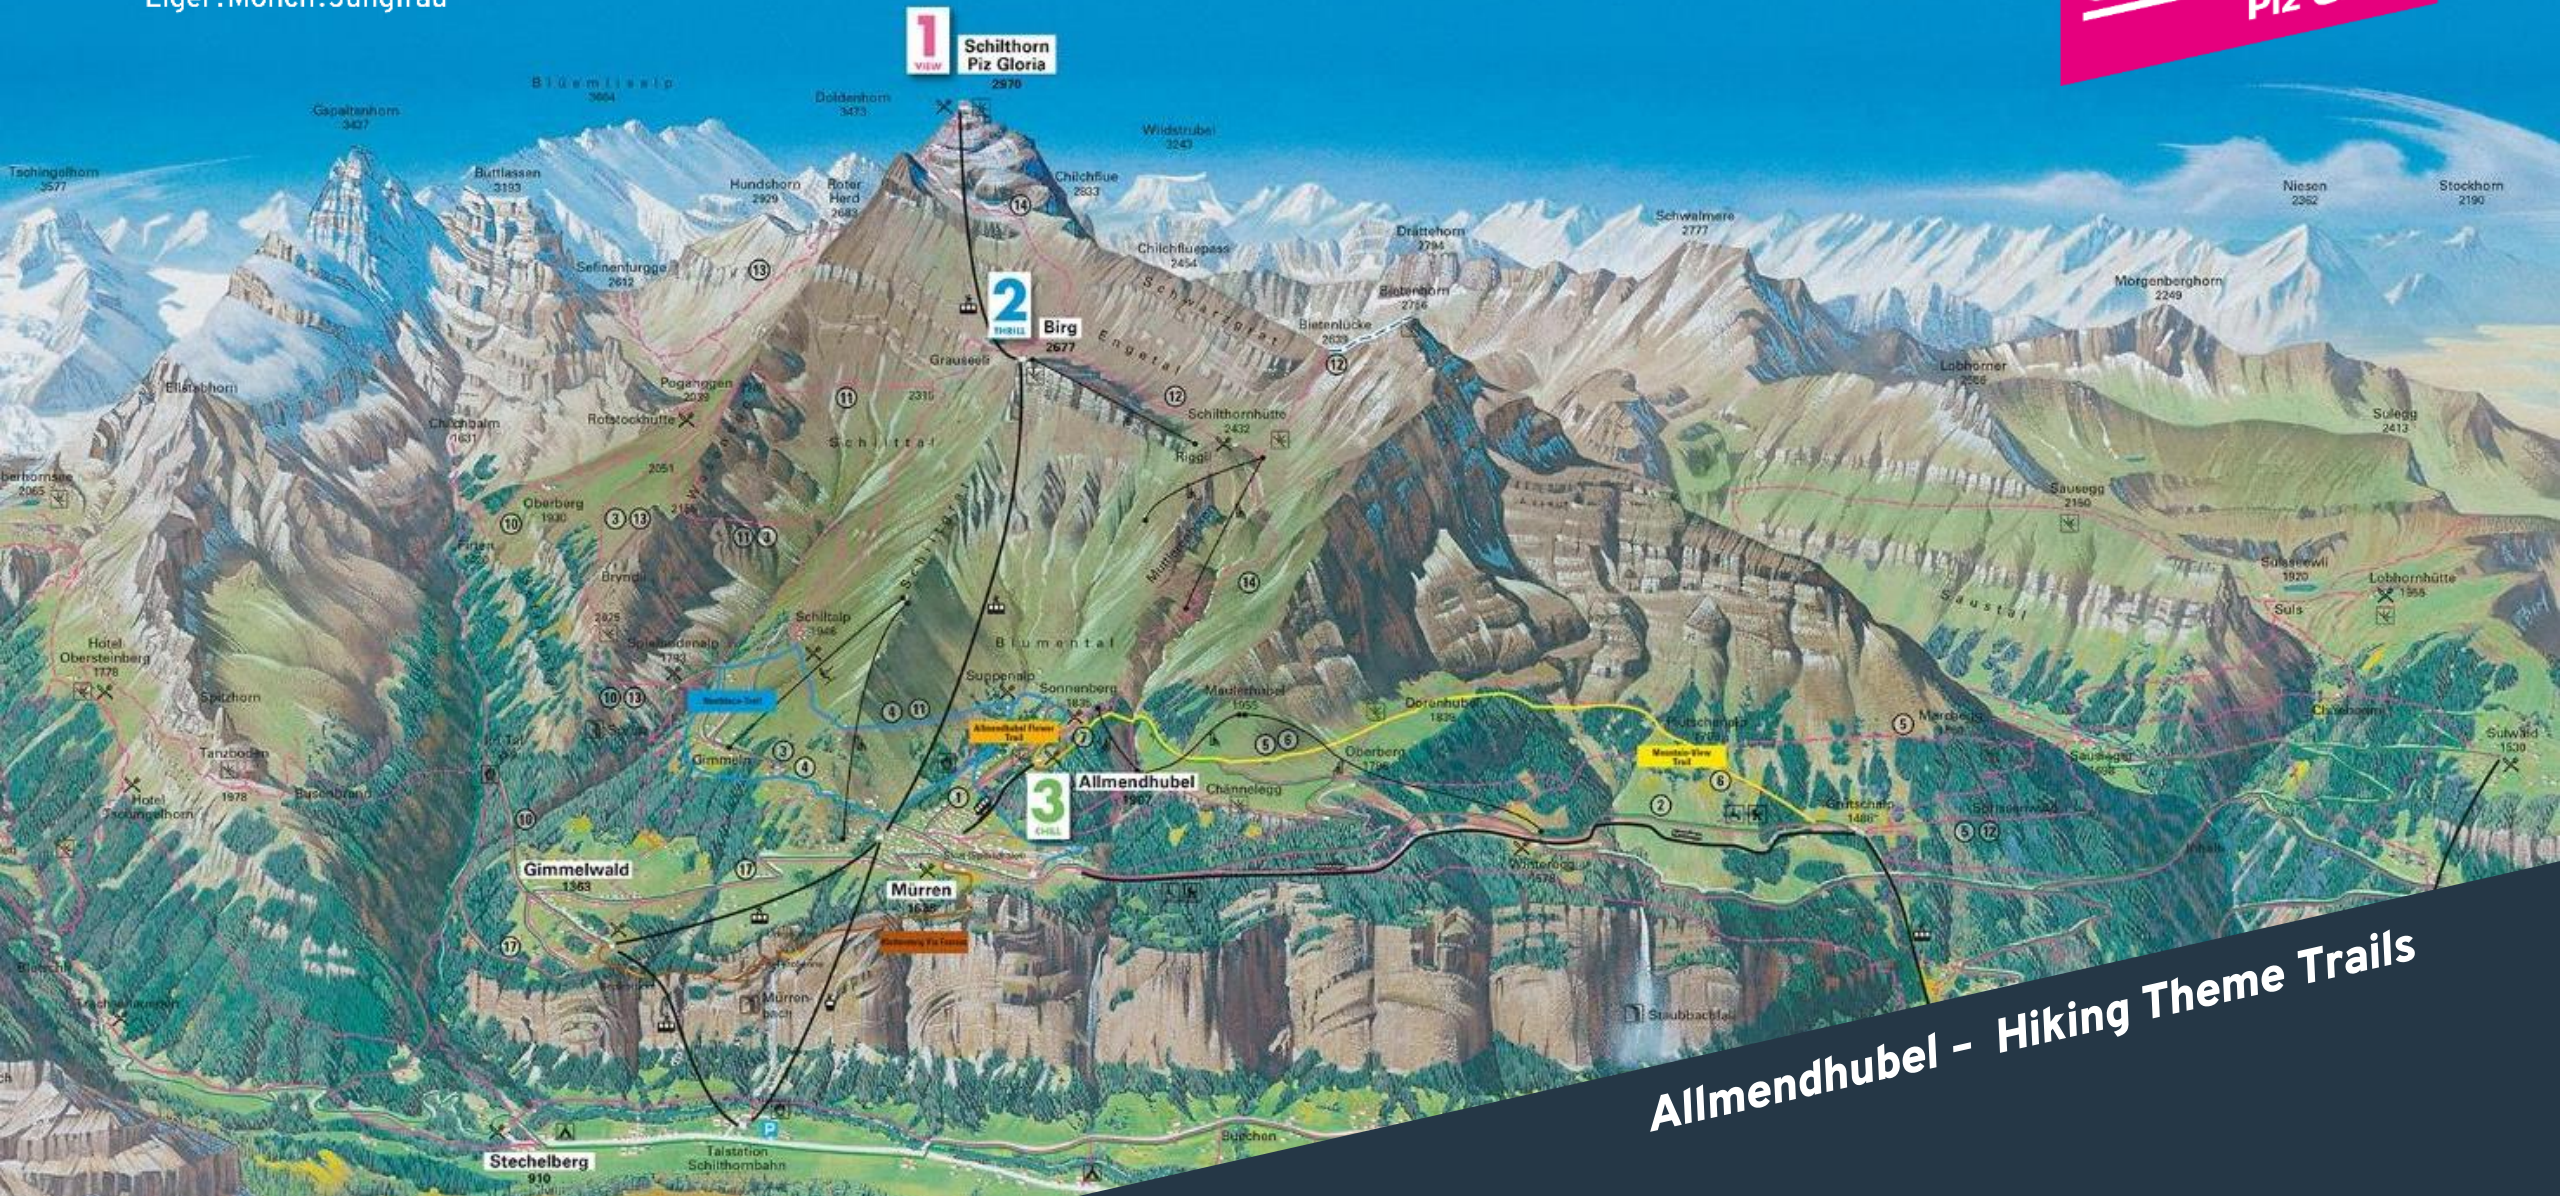

FLOWER TRAIL

Allmendhubel - Flower Trail

Swiss Skyline

Eiger . Mönch . Jungfrau

Schilthorn
Piz Gloria

Allmendhubel - Hiking Theme Trails

Swiss Skyline

Eiger . Mönch . Jungfrau

Schilthorn
Piz Gloria

Allmendhubel - Hiking Theme Trails

Swiss Skyline

Eiger . Mönch . Jungfrau

Schilthorn
Piz Gloria

1
VIEW
Schilthorn
Piz Gloria

2
THRILL
Birg
2677

3
CHILL
Allmendhubel
1967

Allmendhubel - Hiking Theme Trails

Schilthorn
Piz Gloria

Mürren – Car-free mountain resort

Swiss Skyline

Eiger . Mönch . Jungfrau

Schilthorn
Piz Gloria

Mürren - Car-free mountain resort

Swiss Skyline

Eiger · Mönch · Jungfrau

Schilthorn
Piz Gloria

Special trip Farmhouse visit Gimmelwald

Swiss Skyline

Eiger . Mönch . Jungfrau

Schilthorn
Piz Gloria

Mürren - Hotel Alpenruh

Swiss Skyline