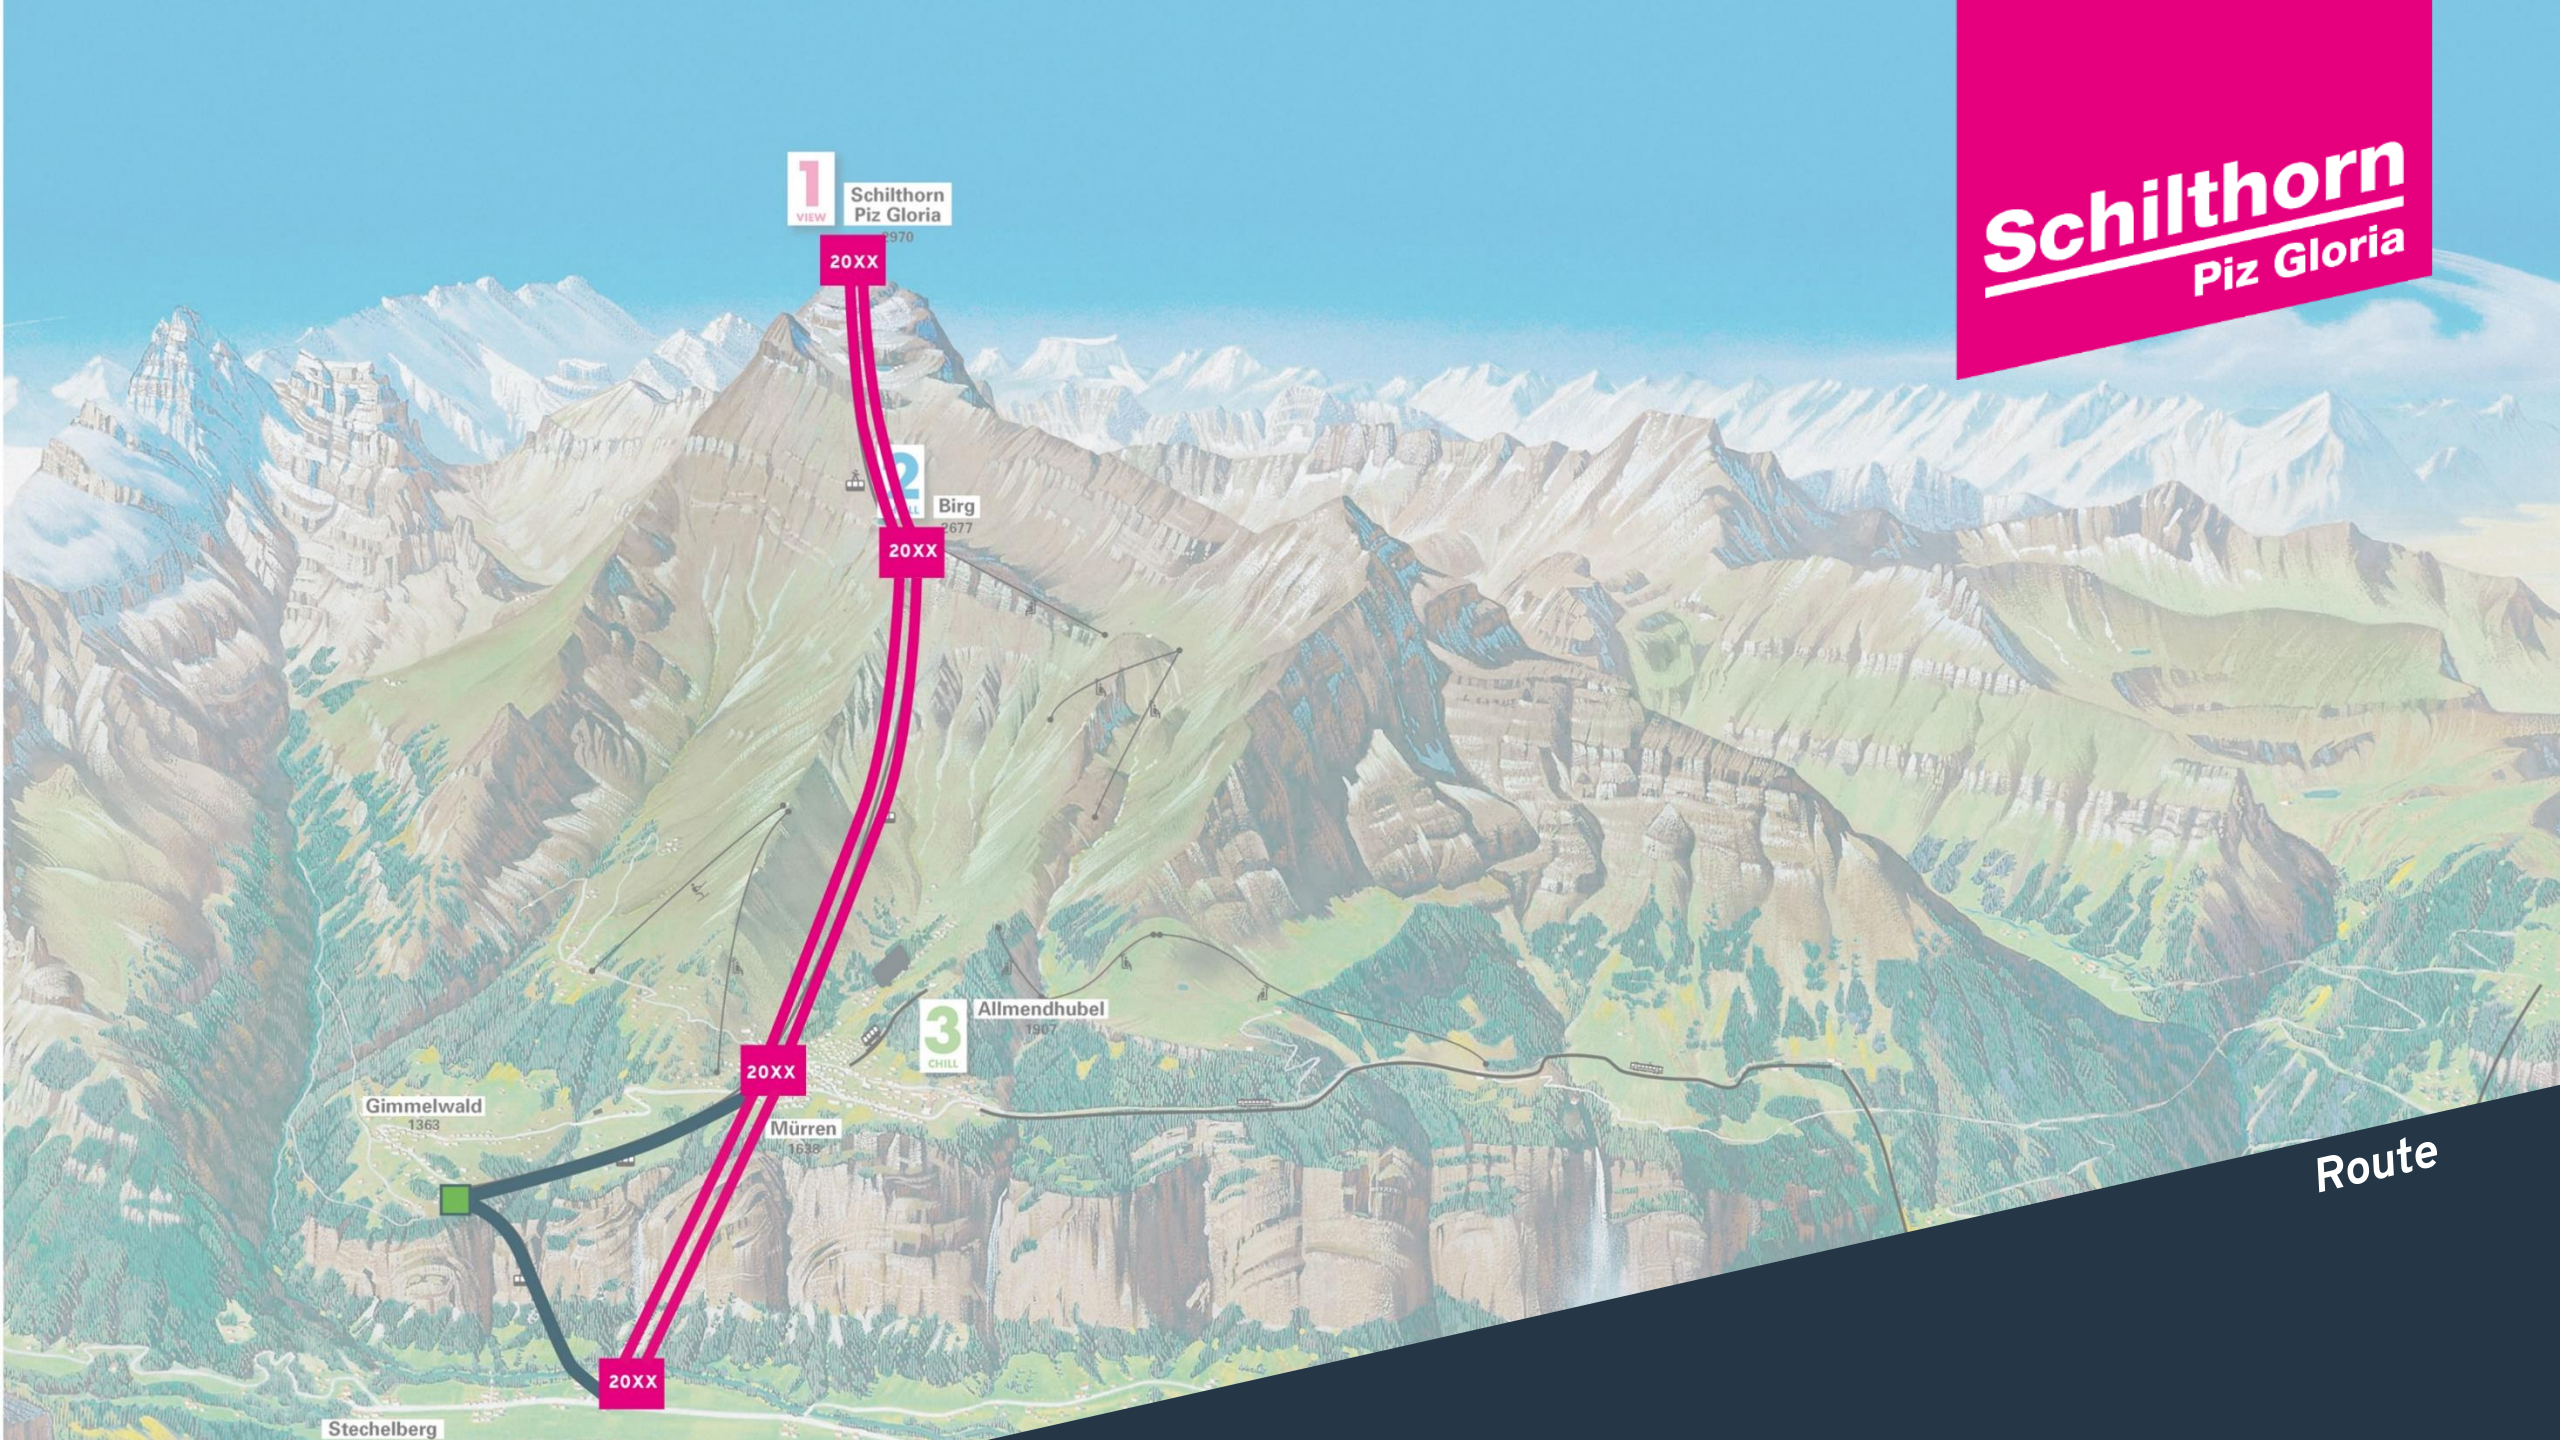

Schilthorn

Piz Gloria

1
VIEW
Schilthorn
Piz Gloria
1970

20XX

2
Birg
2677

20XX

3
Allmendhubel
1907
CHILL

20XX

Gimmelwald
1363

Mürren
1636

20XX

Stechelberg

Route