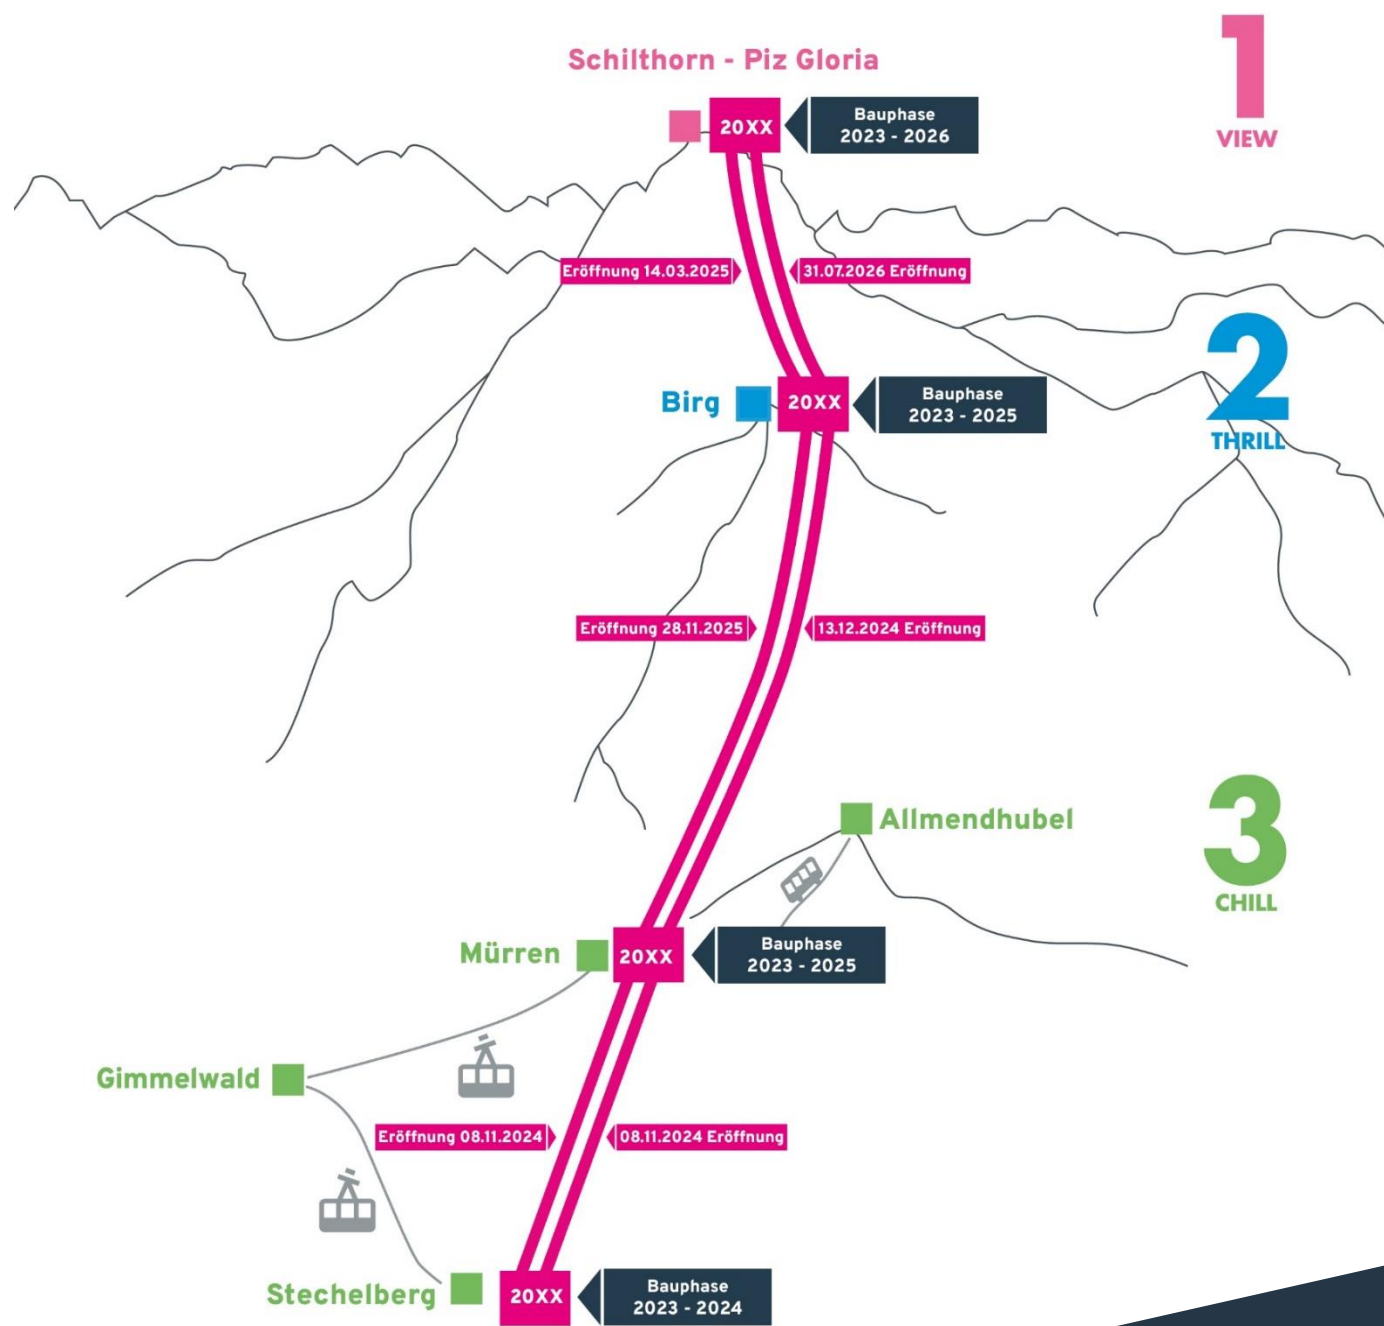

SCHILTHORNBAHN 20XX

**Schilthorn**  
Piz Gloria

Birg Station . 2677 m . 8783 ft

SCHILTHORNBahn 20XX

Schilthorn  
Piz Gloria

Restaurant . 2677 Vue des Alpes . Birg

SCHILTHORNBAHN 20XX

**Schilthorn**  
Piz Gloria

# SCHILTHORNBAHN 20XX

**Schilthorn**  
Piz Gloria

Schilthorn - Piz Gloria

# SCHILTHORNBAHN 20XX

**Schilthorn**  
Piz Gloria

**Sustainable energy management**

**Schedule** . Follow construction progress:  
[www.schilthornbahn20xx.ch](http://www.schilthornbahn20xx.ch)

SCHILTHORNBAHN 20XX

**Schilthorn**  
Piz Gloria

Schilthorn - Piz Gloria . Open 365 days a year!

SCHILTHORNBAHN 20XX

**Sc Schilthorn**  
Piz Gloria  
PIZ GLORIA

Thank you for your attention!