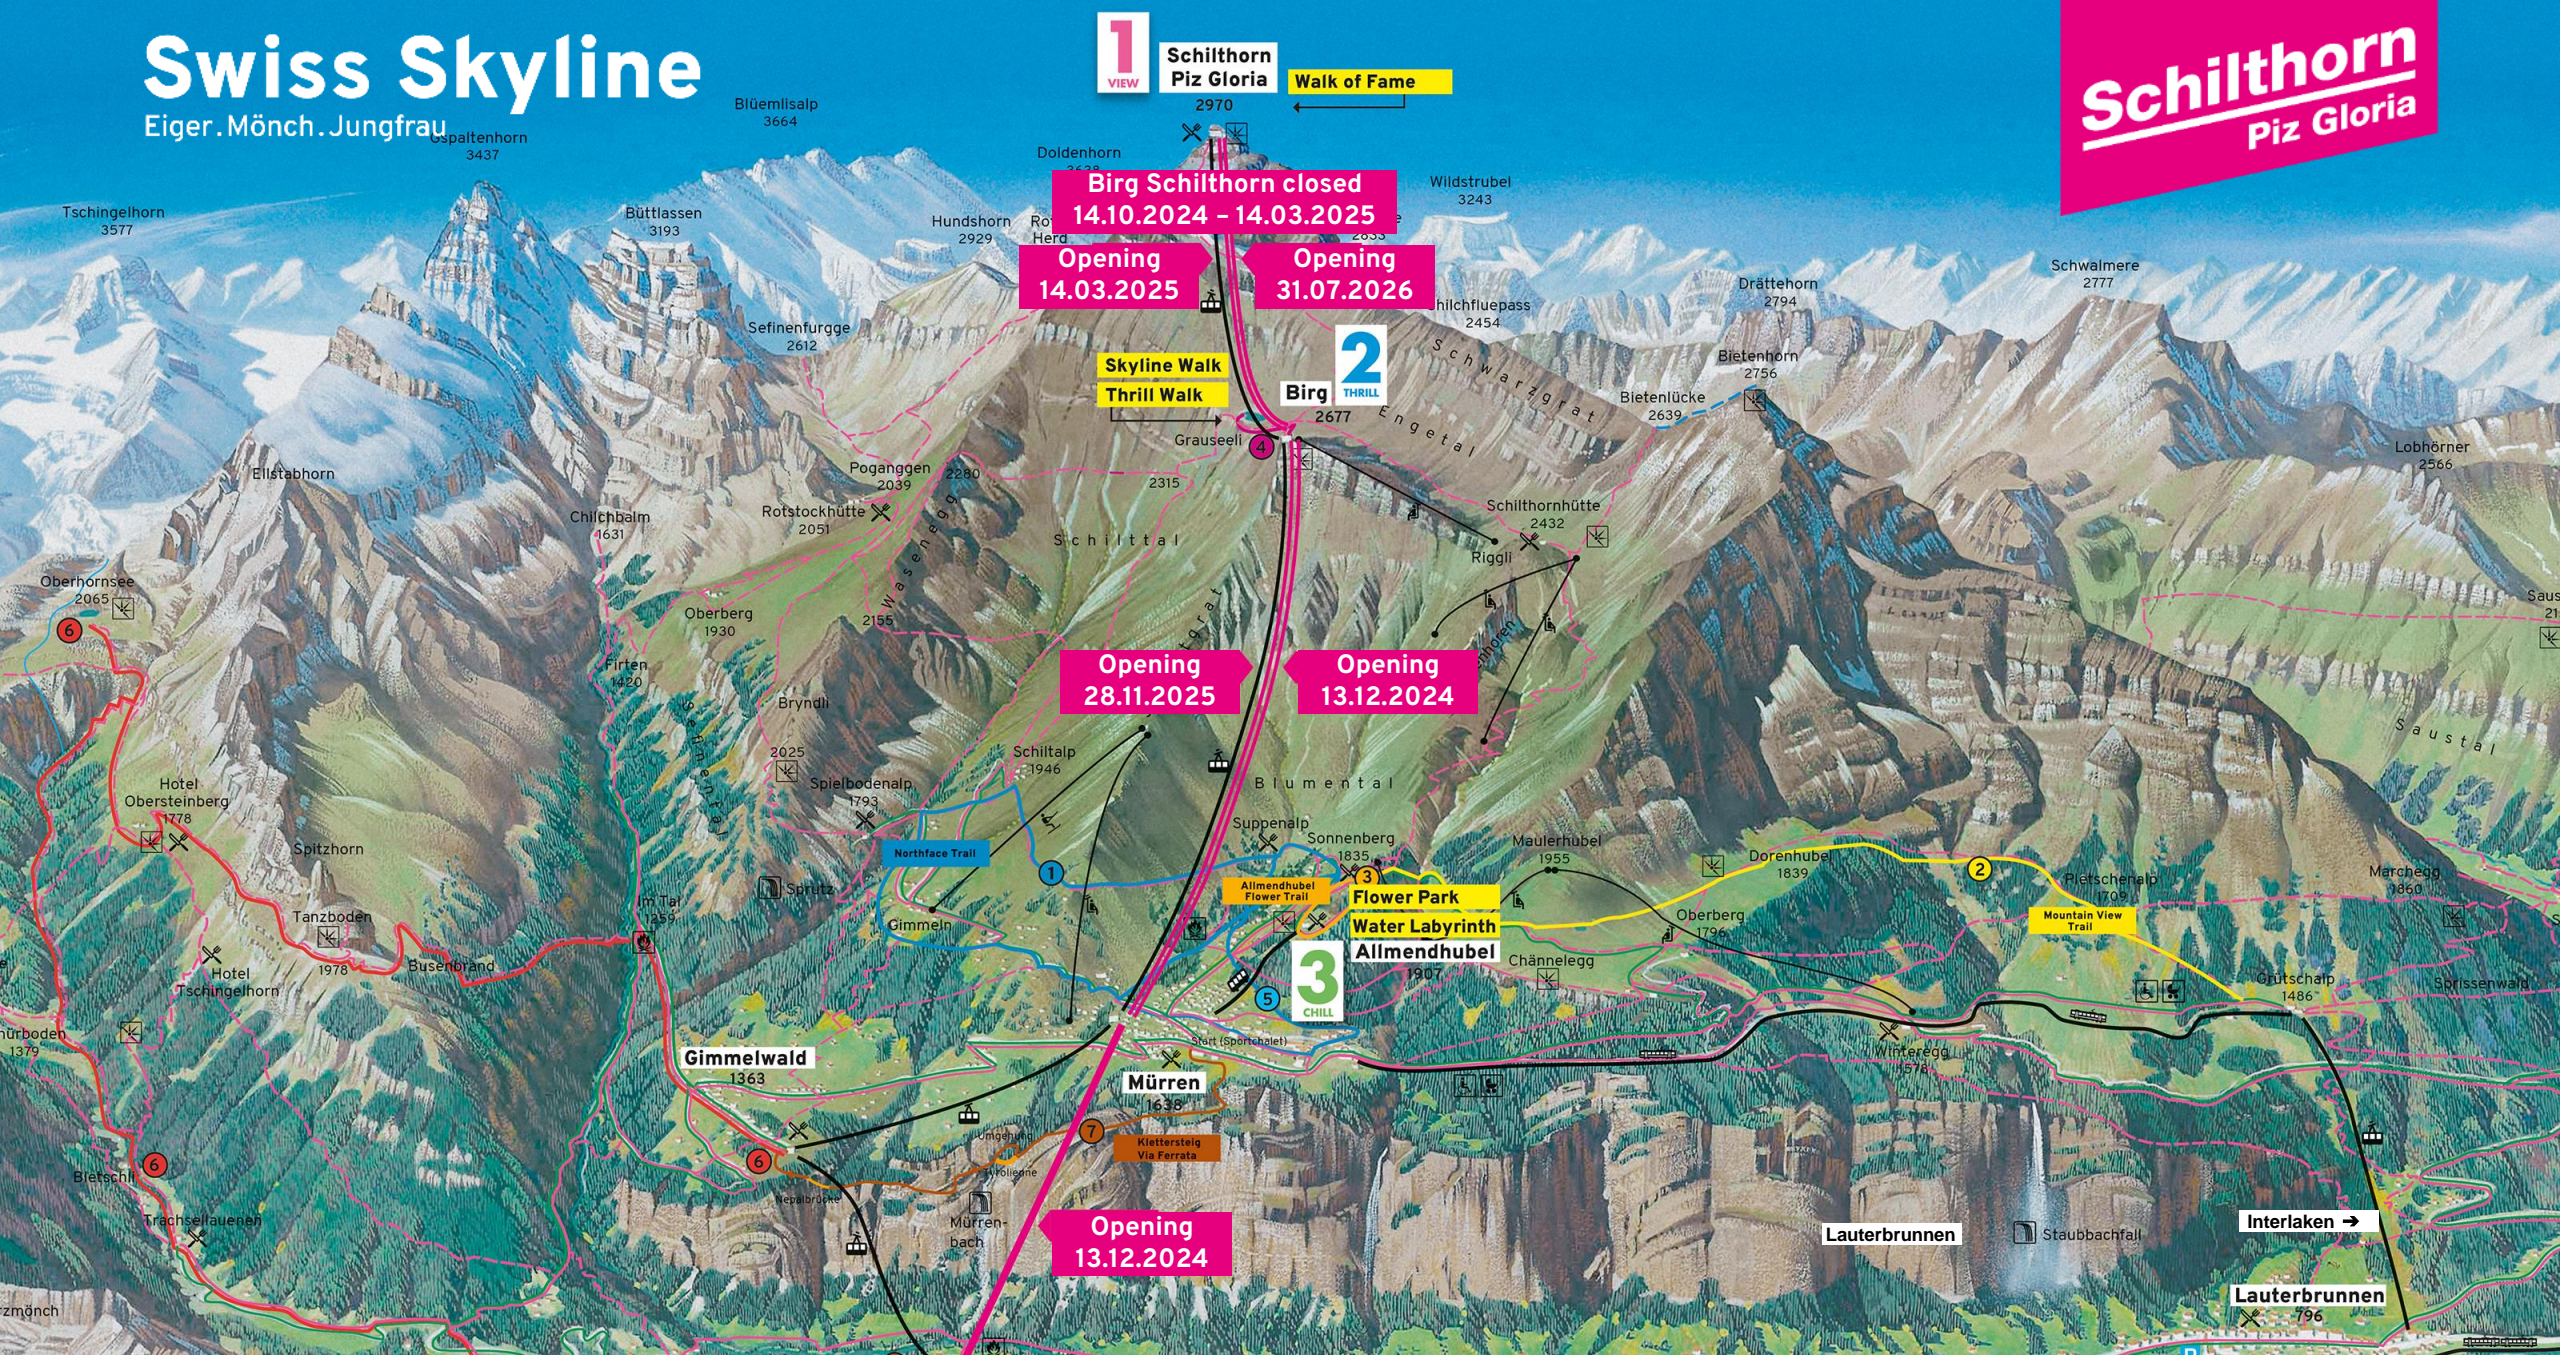

Grindelwald Terminal
944 m . 3096 ft

Gletscherschlucht

Marmorbruch

Terrassenweg

Bachalpsee

Axalp

Giessbach

Iseltwald

Bönigen

Ringgenberg

Oberried

Meiringen - Grimsel - Sustenpass
Brünig - Luzern

Brienz

Ringgenberg

Oberried

Swiss Skyline

Eiger · Mönch · Jungfrau

Schilthorn
Piz Gloria

1
VIEW

Schilthorn
Piz Gloria

Walk of Fame

Birg Schilthorn closed
14.10.2024 - 14.03.2025

Opening
14.03.2025

Opening
31.07.2026

2
THRILL

Skyline Walk
Thrill Walk

Opening
28.11.2025

Opening
13.12.2024

3
CHILL

Flower Park
Water Labyrinth
Allmendhubel

Opening
13.12.2024

Lauterbrunnen