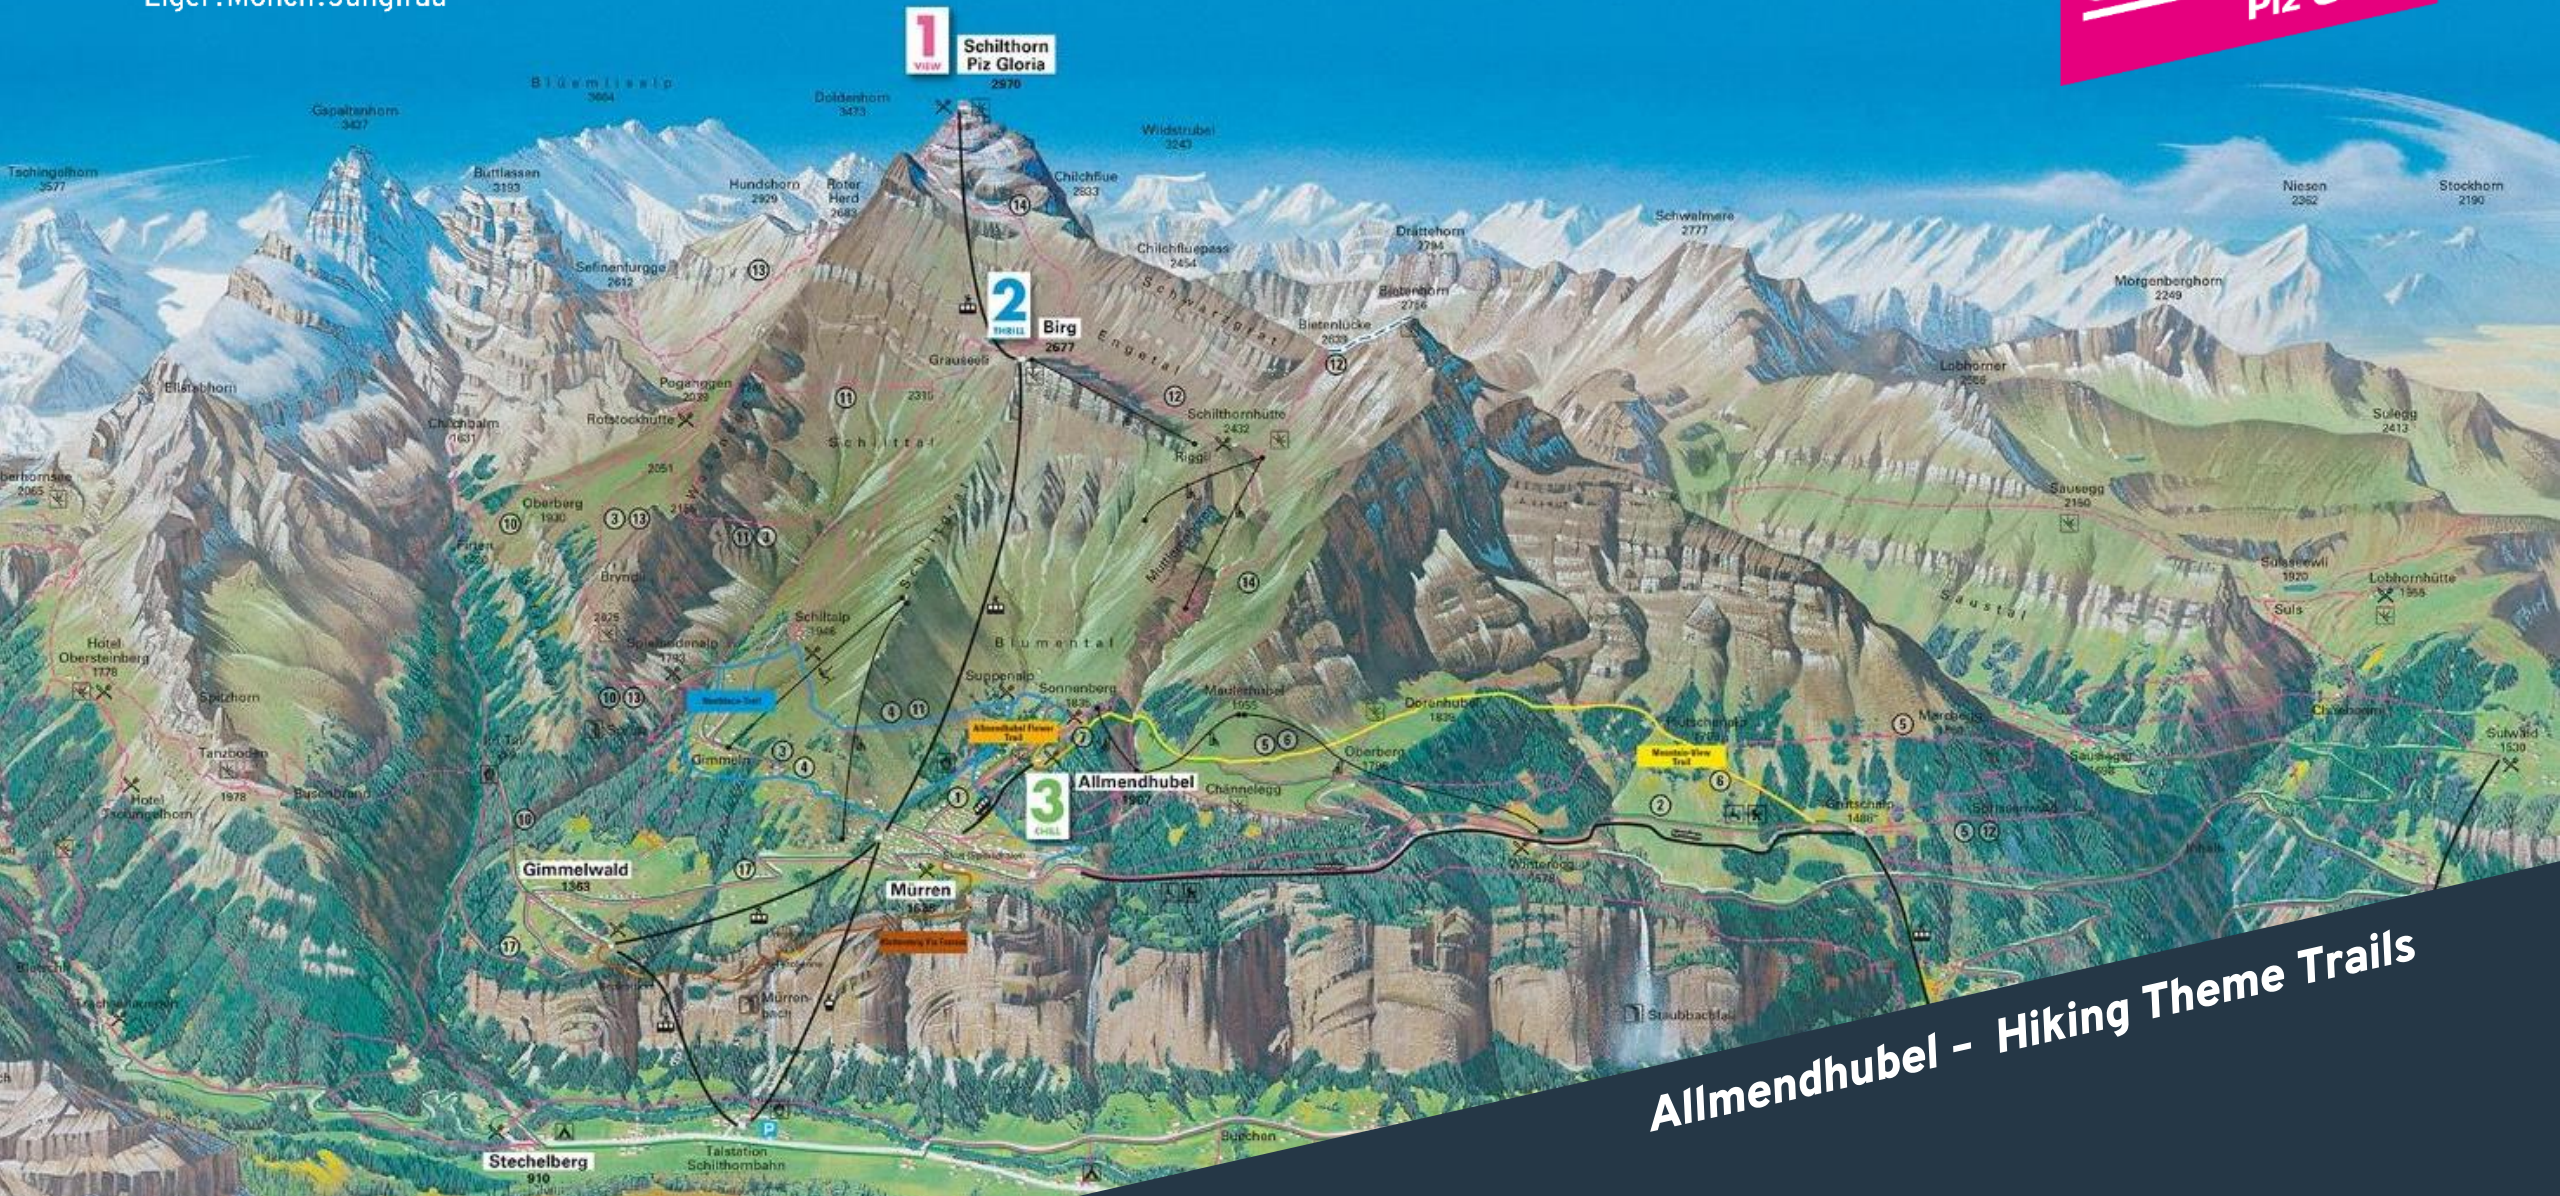

Swiss Skyline

Eiger . Mönch . Jungfrau

Schilthorn
Piz Gloria

1
VIEW
Schilthorn
Piz Gloria

2
TRAIL
Birg
2677

3
TRAIL
Allmendhubel
1907

Allmendhubel - Hiking Theme Trails