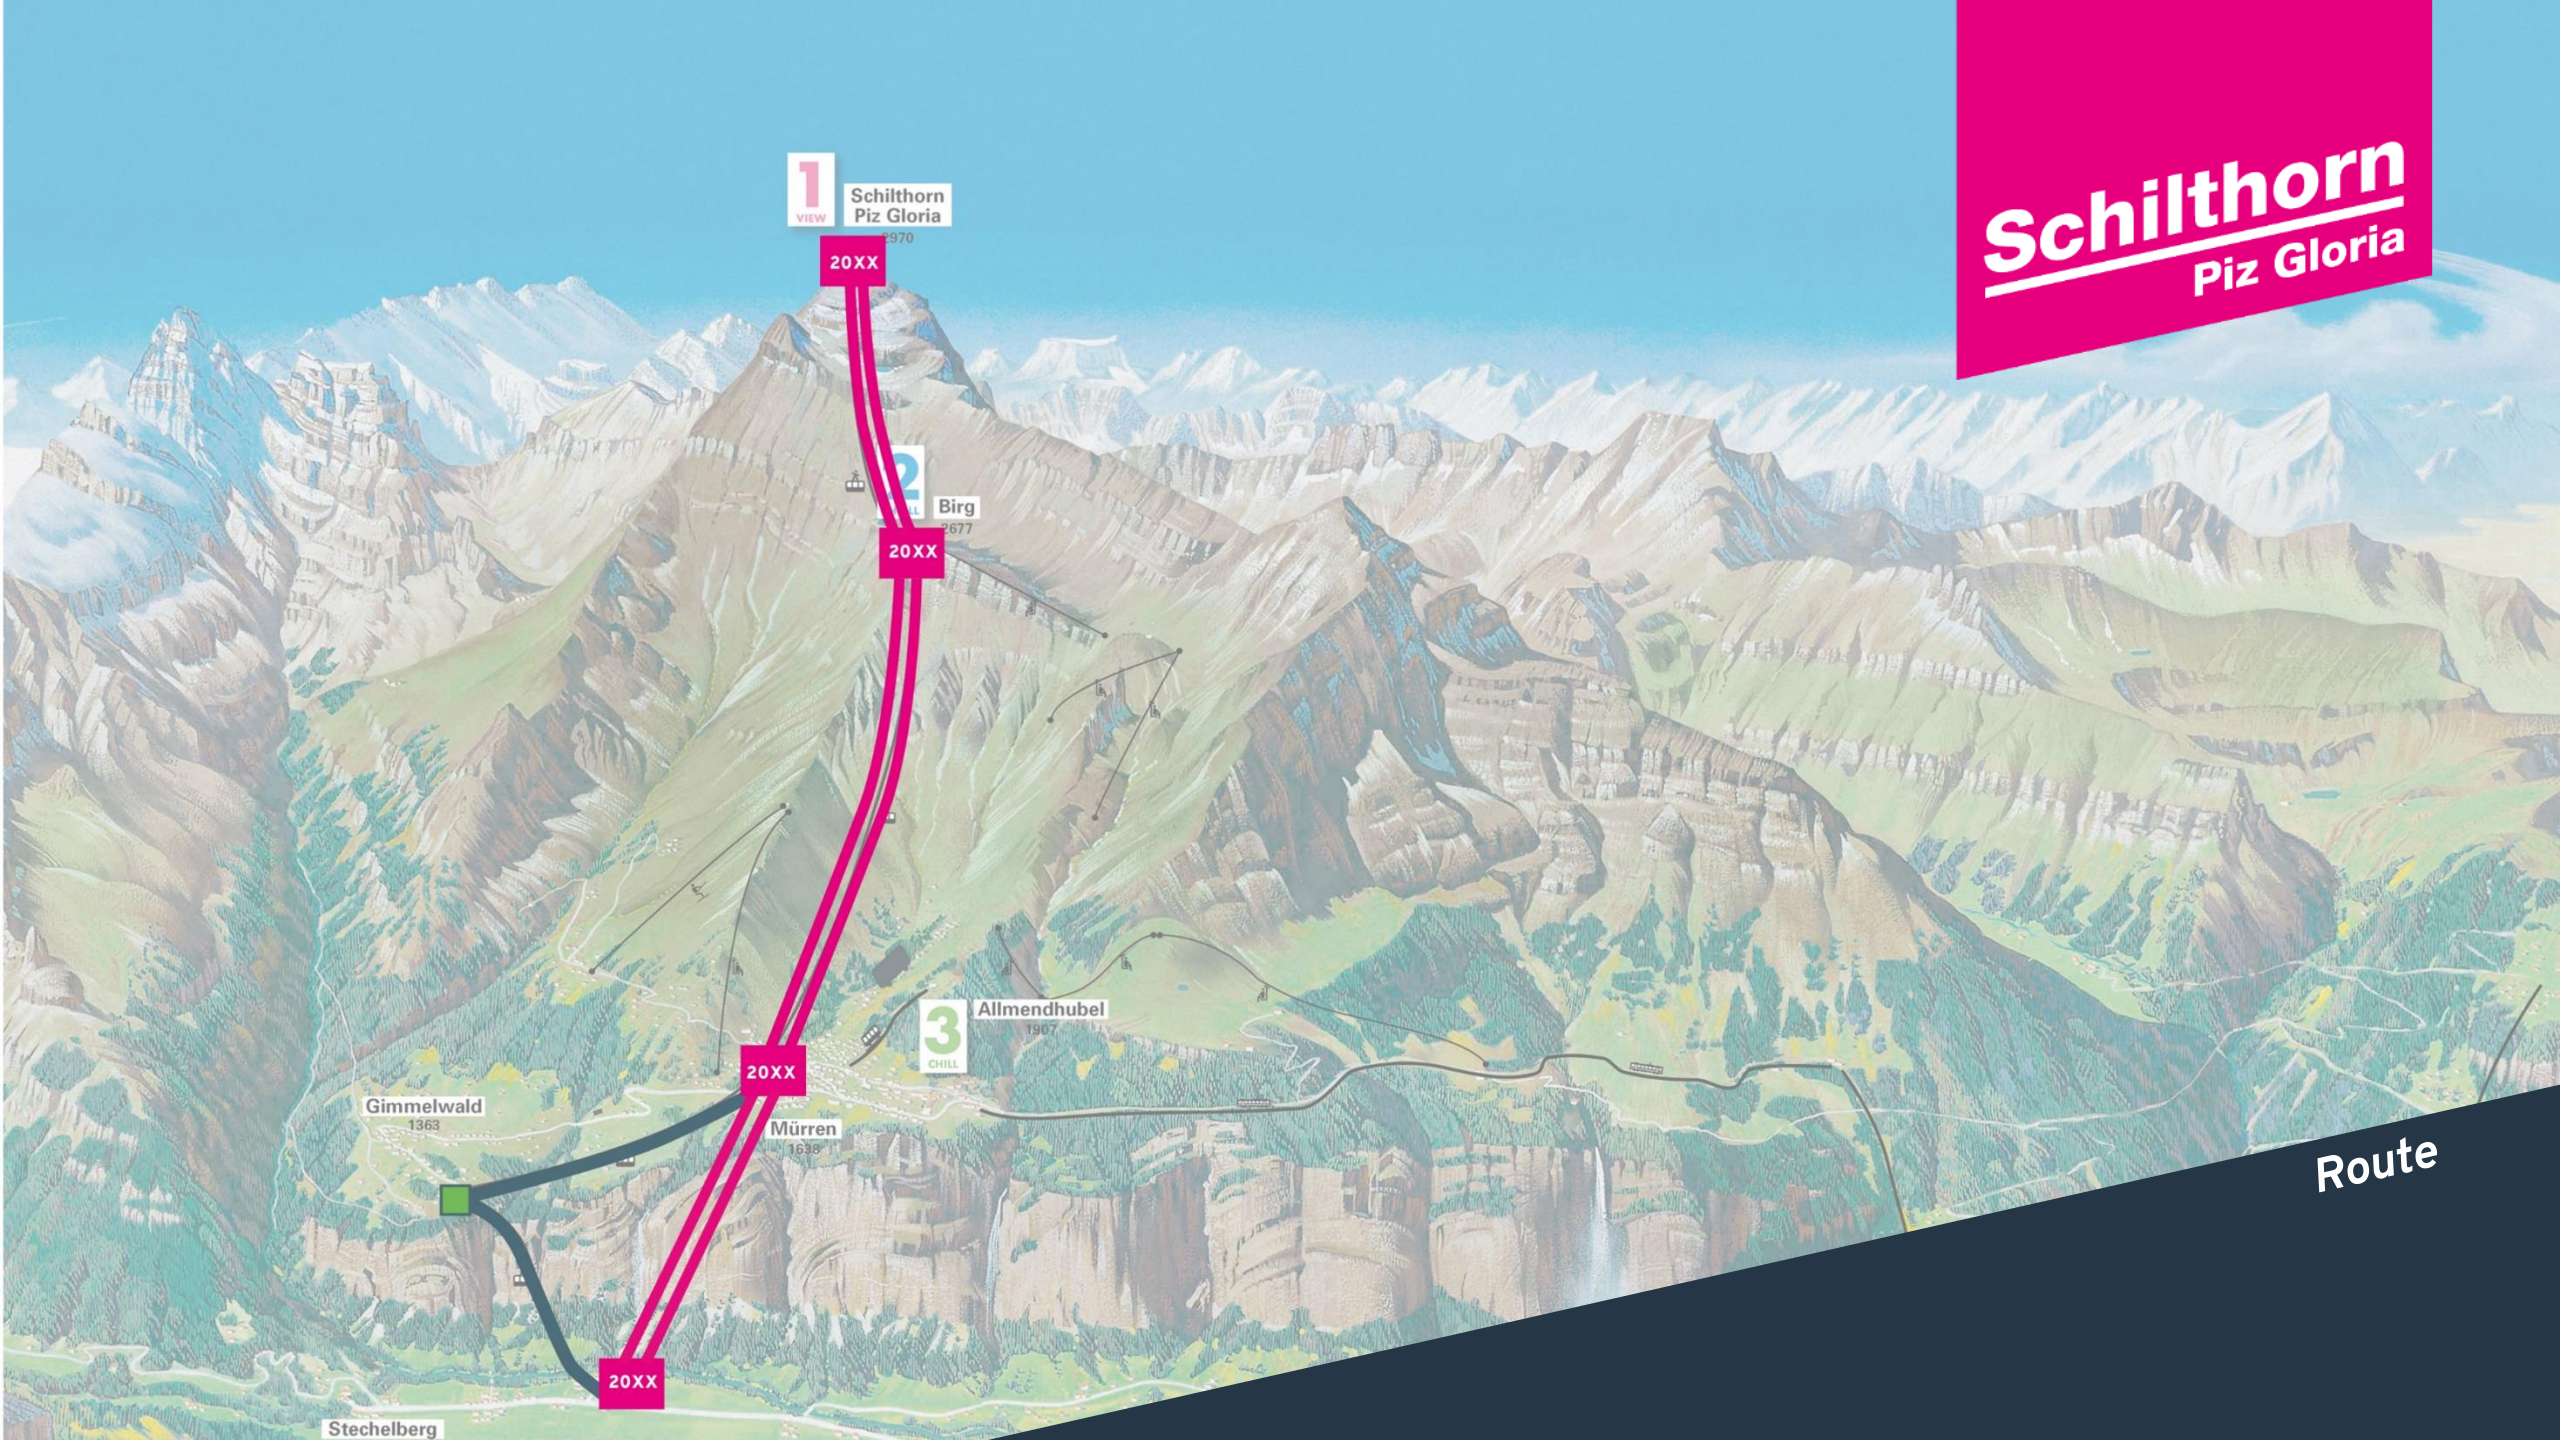

Schilthorn

Piz Gloria

1
VIEW
Schilthorn
Piz Gloria

2970

20XX

2
Birg

2677

20XX

3
CHILL
Allmendhubel

1907

20XX

Gimmelwald
1363

Mürren
1638

20XX

Stechelberg

Route